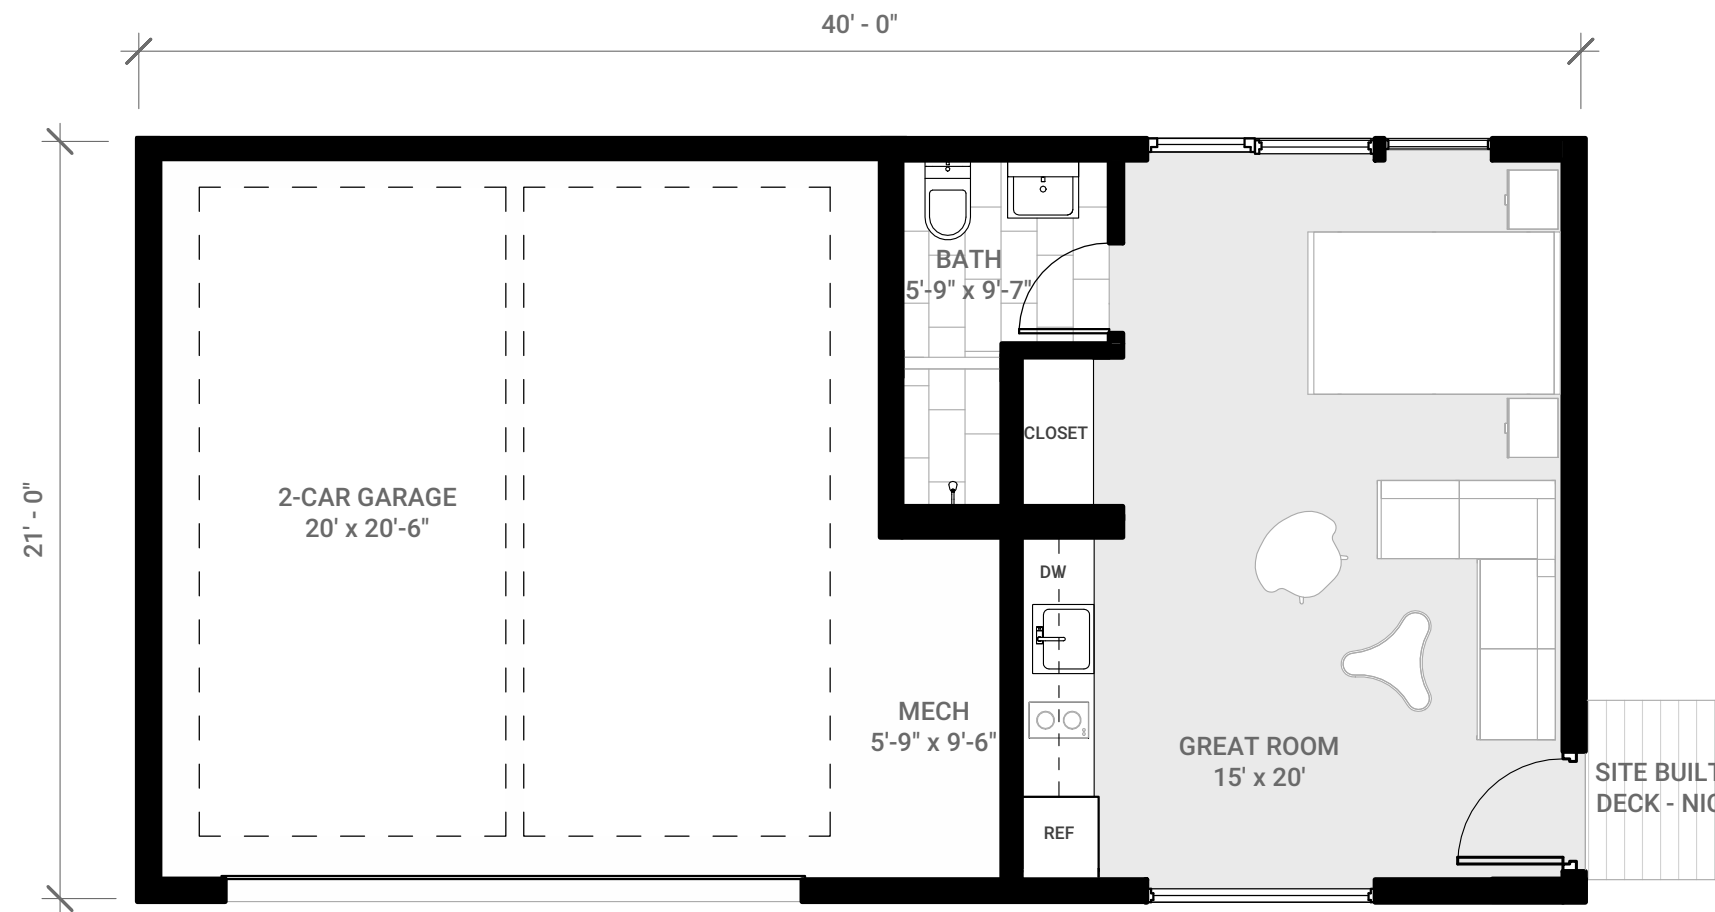

Connect ADU w/ Carport

0 BED / 1 BATH / 840 SF TOTAL

This floor plan is shown for reference purposes only. Connect Homes reserves the right to make changes and substitutions to this standard floor plan at any time.

Connect ADU w/ Garage

0 BED / 1 BATH / 840 SF TOTAL

This floor plan is shown for reference purposes only. Connect Homes reserves the right to make changes and substitutions to this standard floor plan at any time.