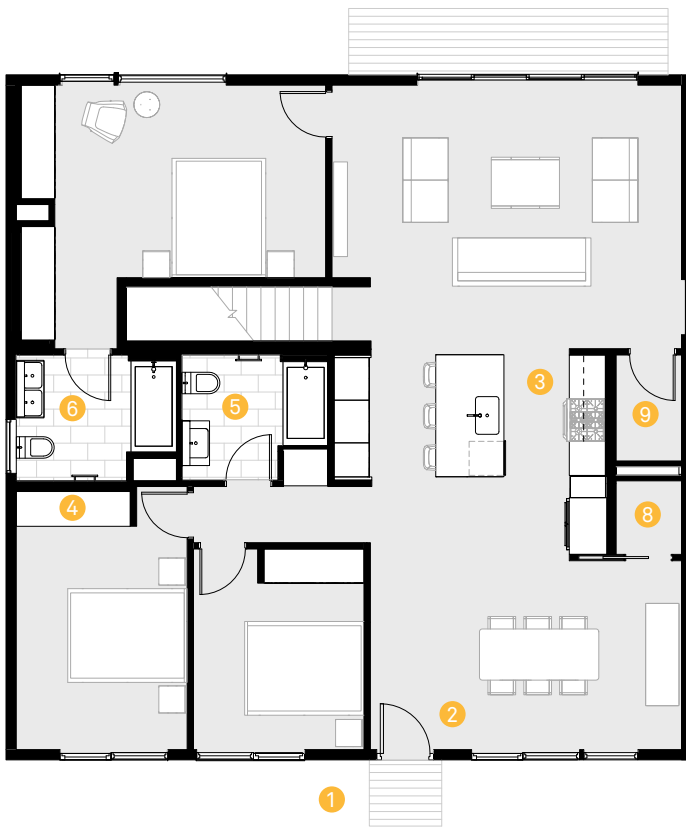

Connect 7

Fit Out

Floor Plan Legend

- 1 Exterior Finishes
- 2 Interior Finishes
- 3 Kitchen
- 4 Closets
- 5 Bathroom 01
- 6 Bathroom 02
- 7 Primary Bathroom
- 8 Laundry
- 9 Systems

* These specifications are shown for reference purposes only. Connect Homes reserves the right to make changes and substitutions to the standard specification list at any time.