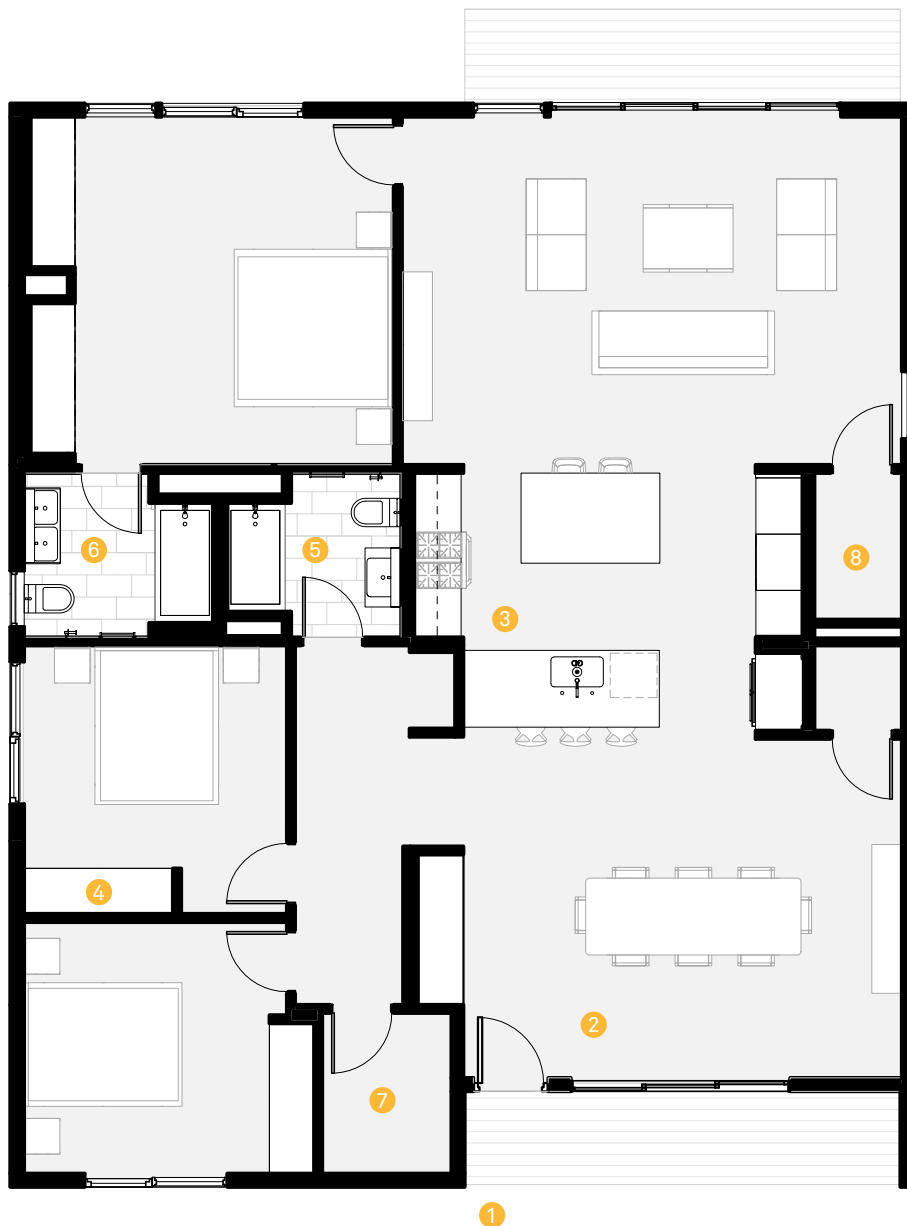

Connect 6

Fit Out

Floor Plan Legend

- 1 Exterior Finishes
- 2 Interior Finishes
- 3 Kitchen
- 4 Closets
- 5 Bathroom 01
- 6 Primary Bathroom
- 7 Laundry
- 8 Systems

* These specifications are shown for reference purposes only. Connect Homes reserves the right to make changes and substitutions to the standard specification list at any time.