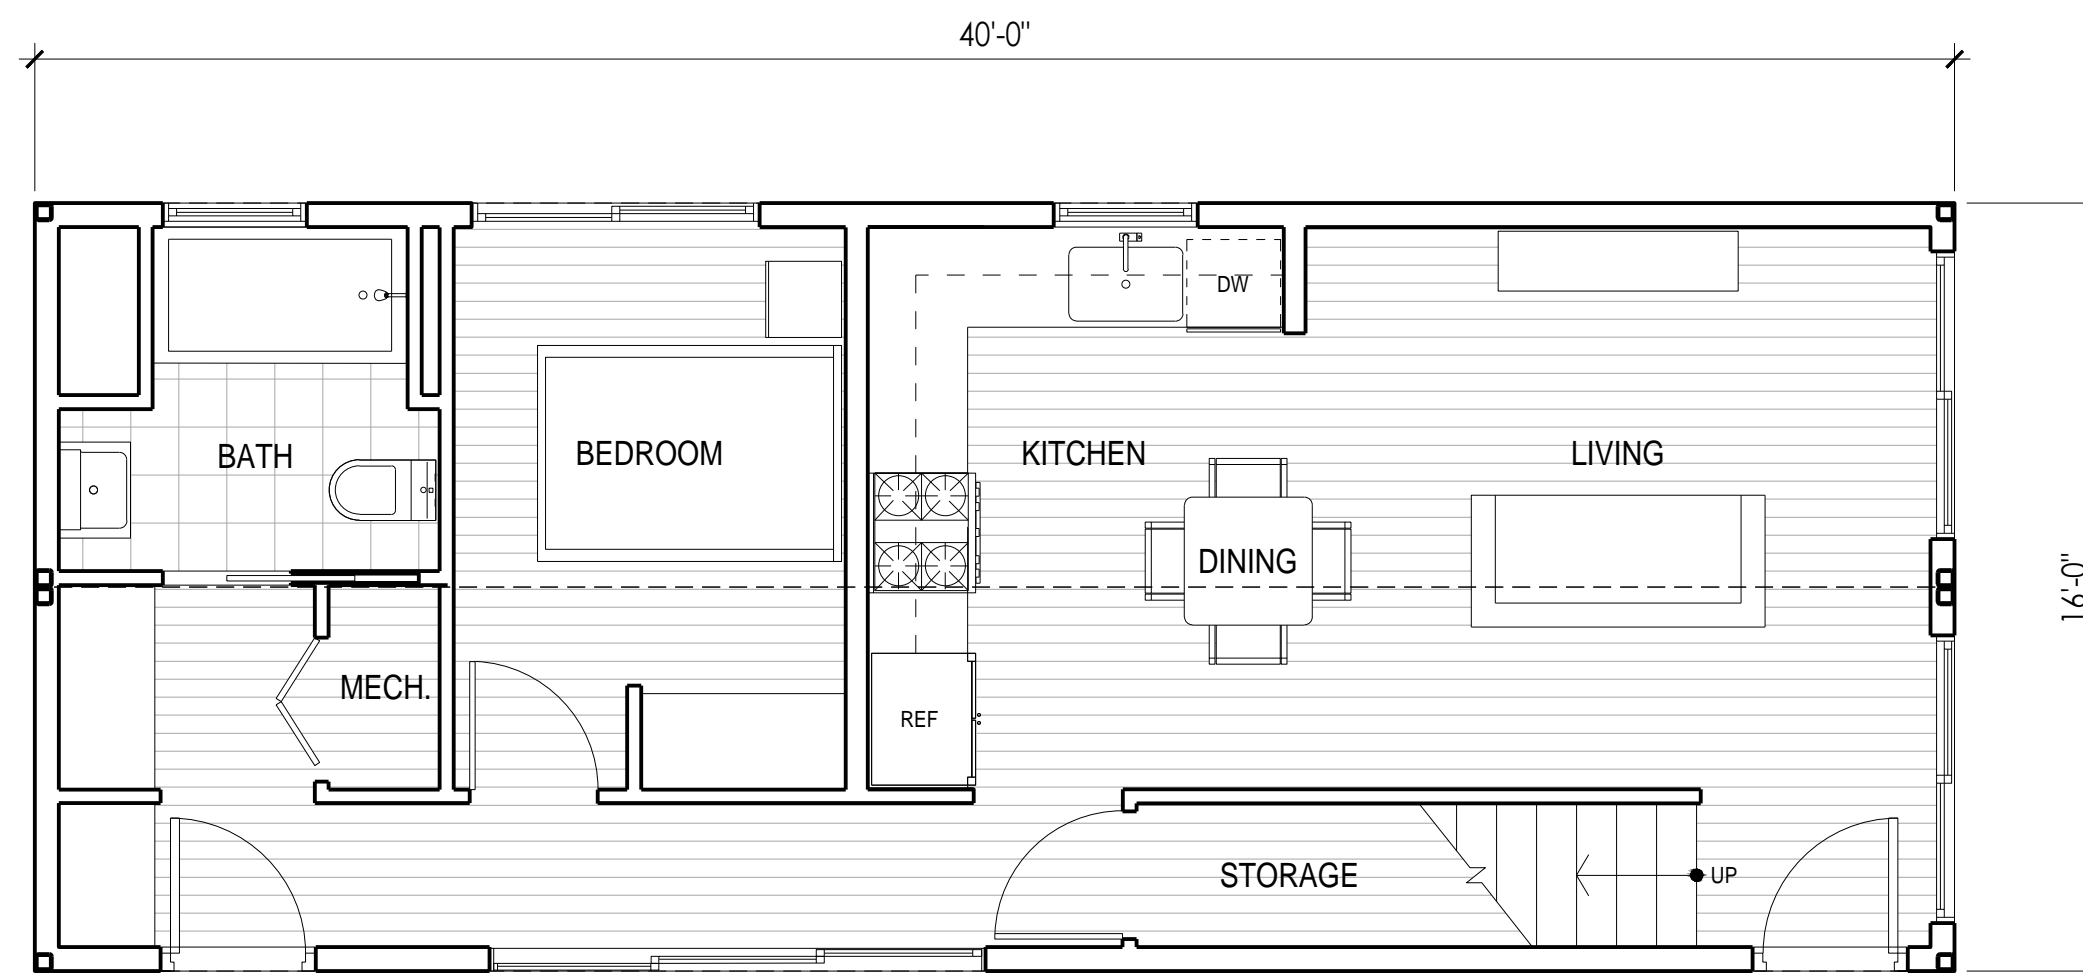

SECOND FLOOR

FIRST FLOOR

**CONNECT 4T**

3 BED / 3 BATH | 1,280 SF TOTAL

SCALE: 1/4" = 1'-0"

This floor plan is shown for reference purposes only. Connect Homes reserves the right to make changes and substitutions to this standard floor plan at any time.