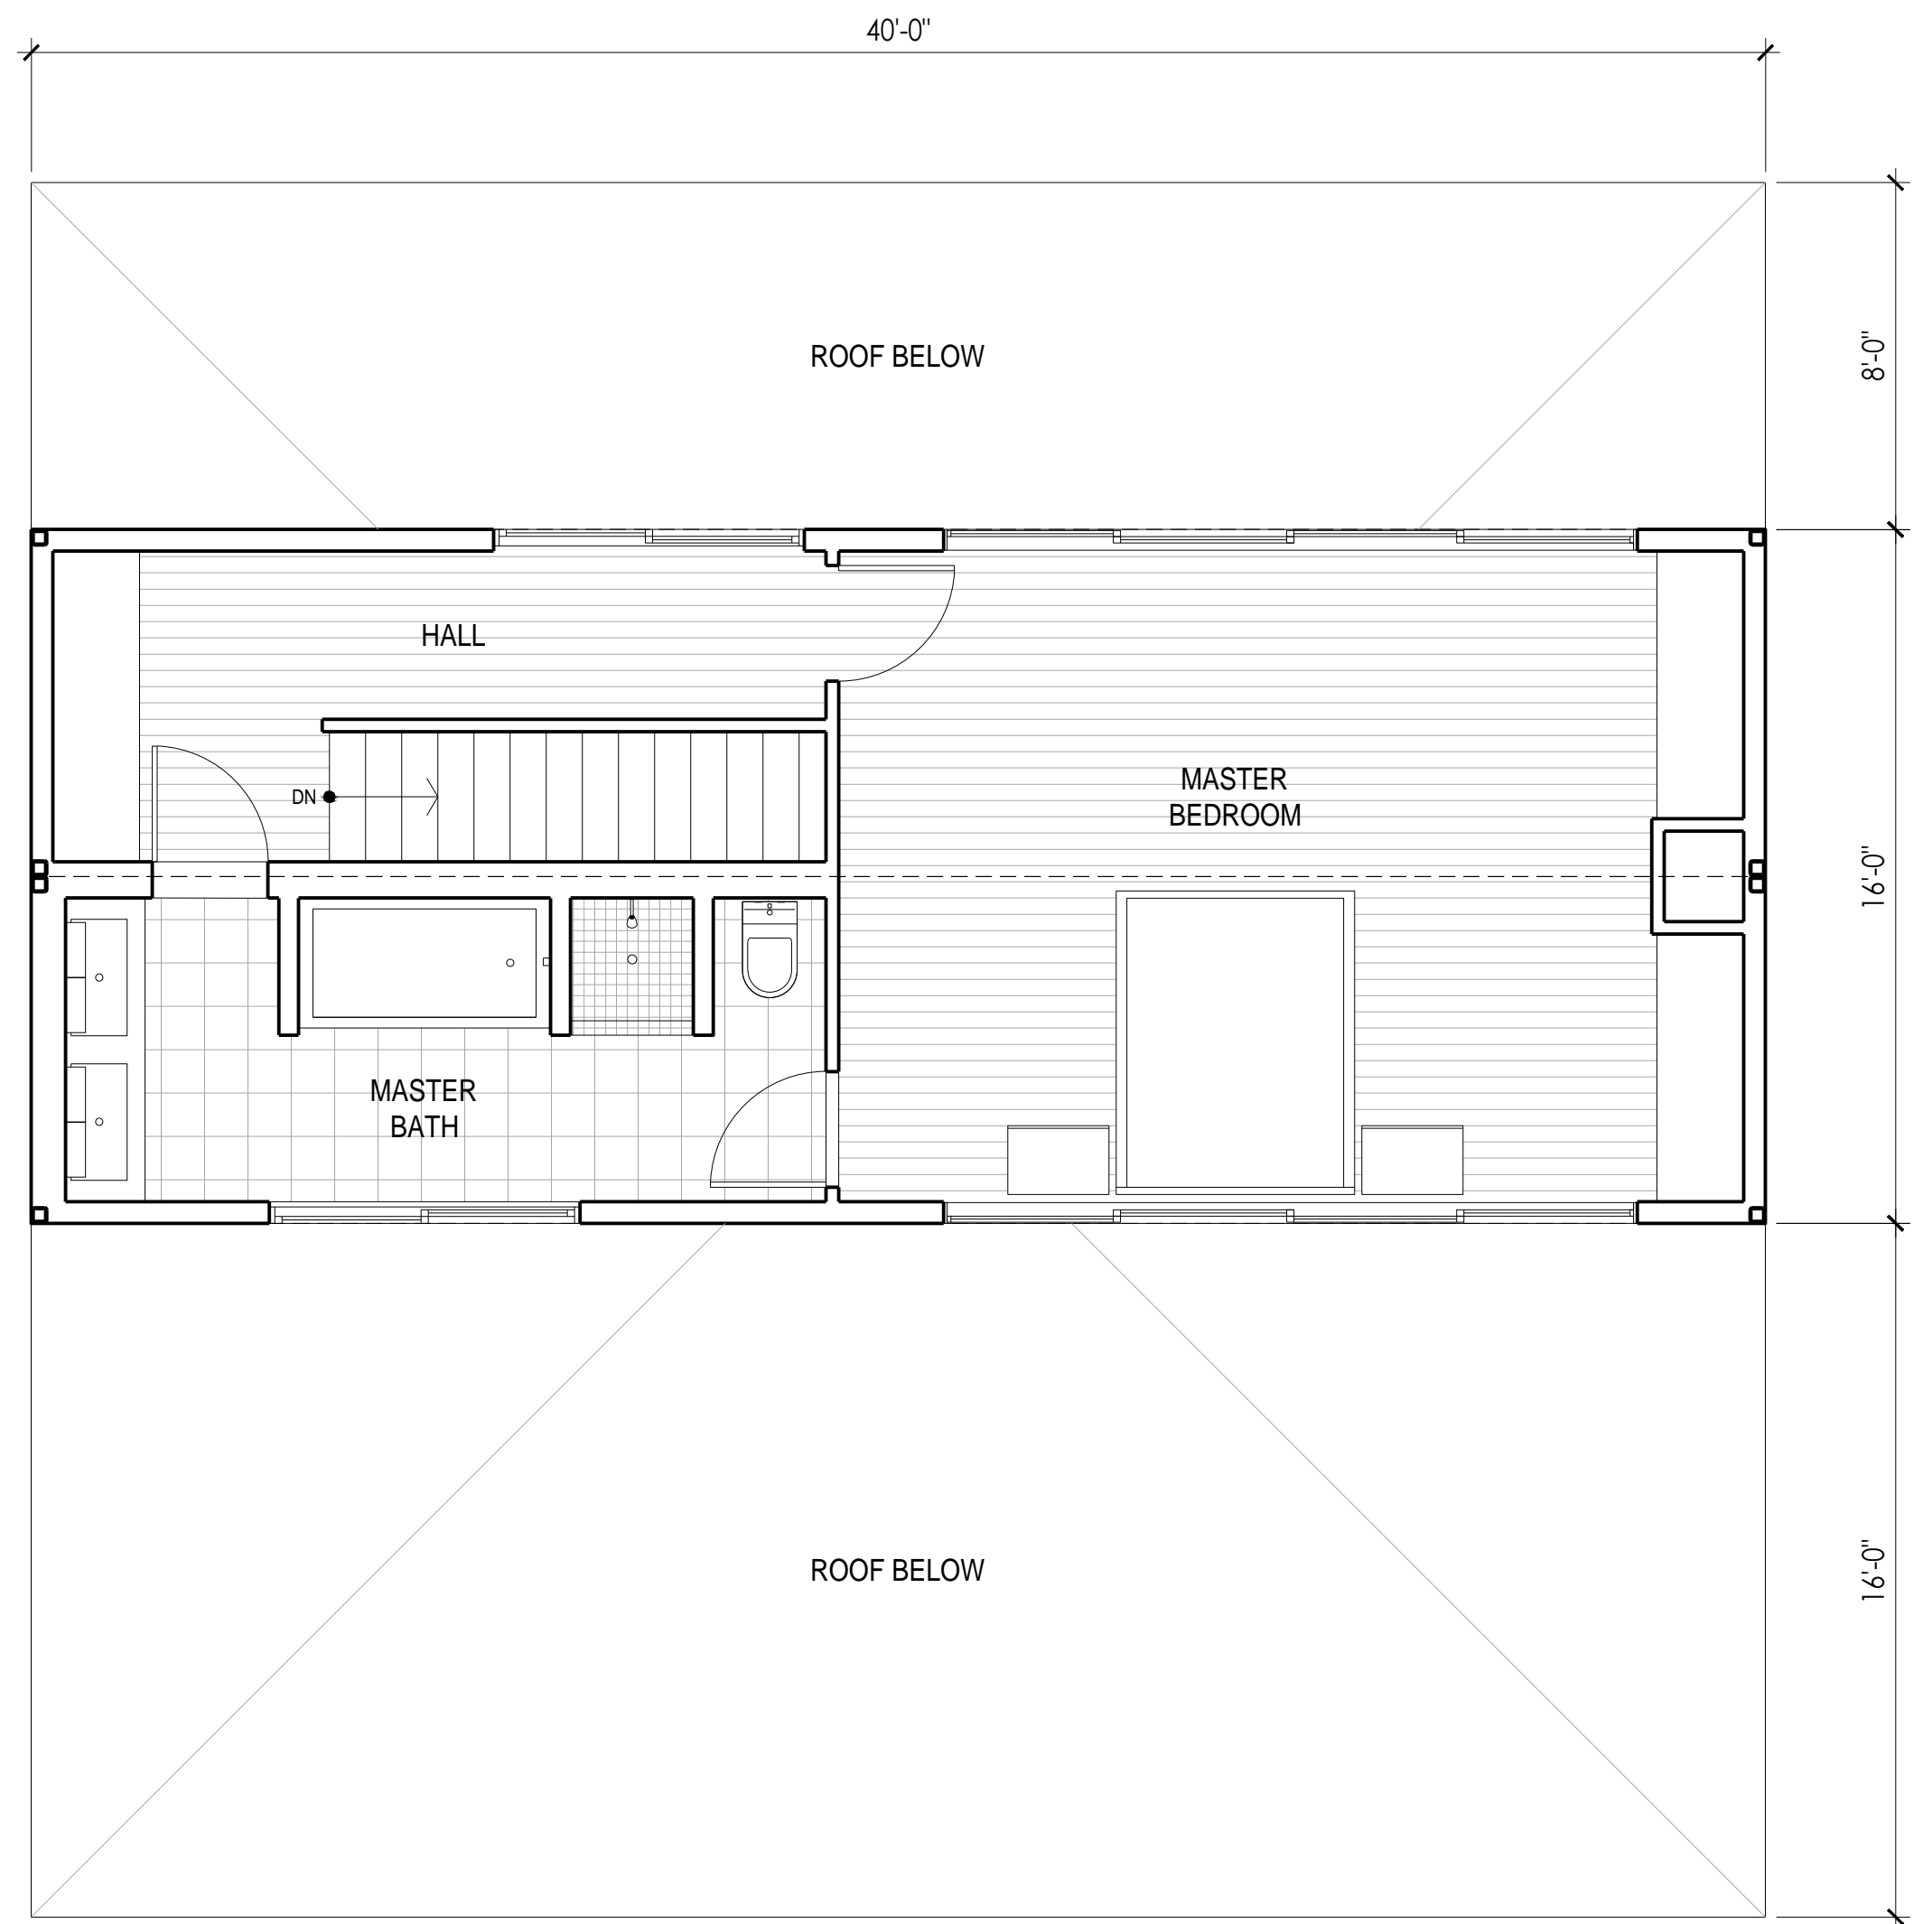

FIRST FLOOR

SECOND FLOOR

CONNECT 7

3 BED / 3 BATH | 2,240 SF TOTAL (2,165 SF INTERIOR + 75 SF COVERED DECK)

SCALE: 1/4" = 1'-0"

This floor plan is shown for reference purposes only. Connect Homes reserves the right to make changes and substitutions to this standard floor plan at any time.