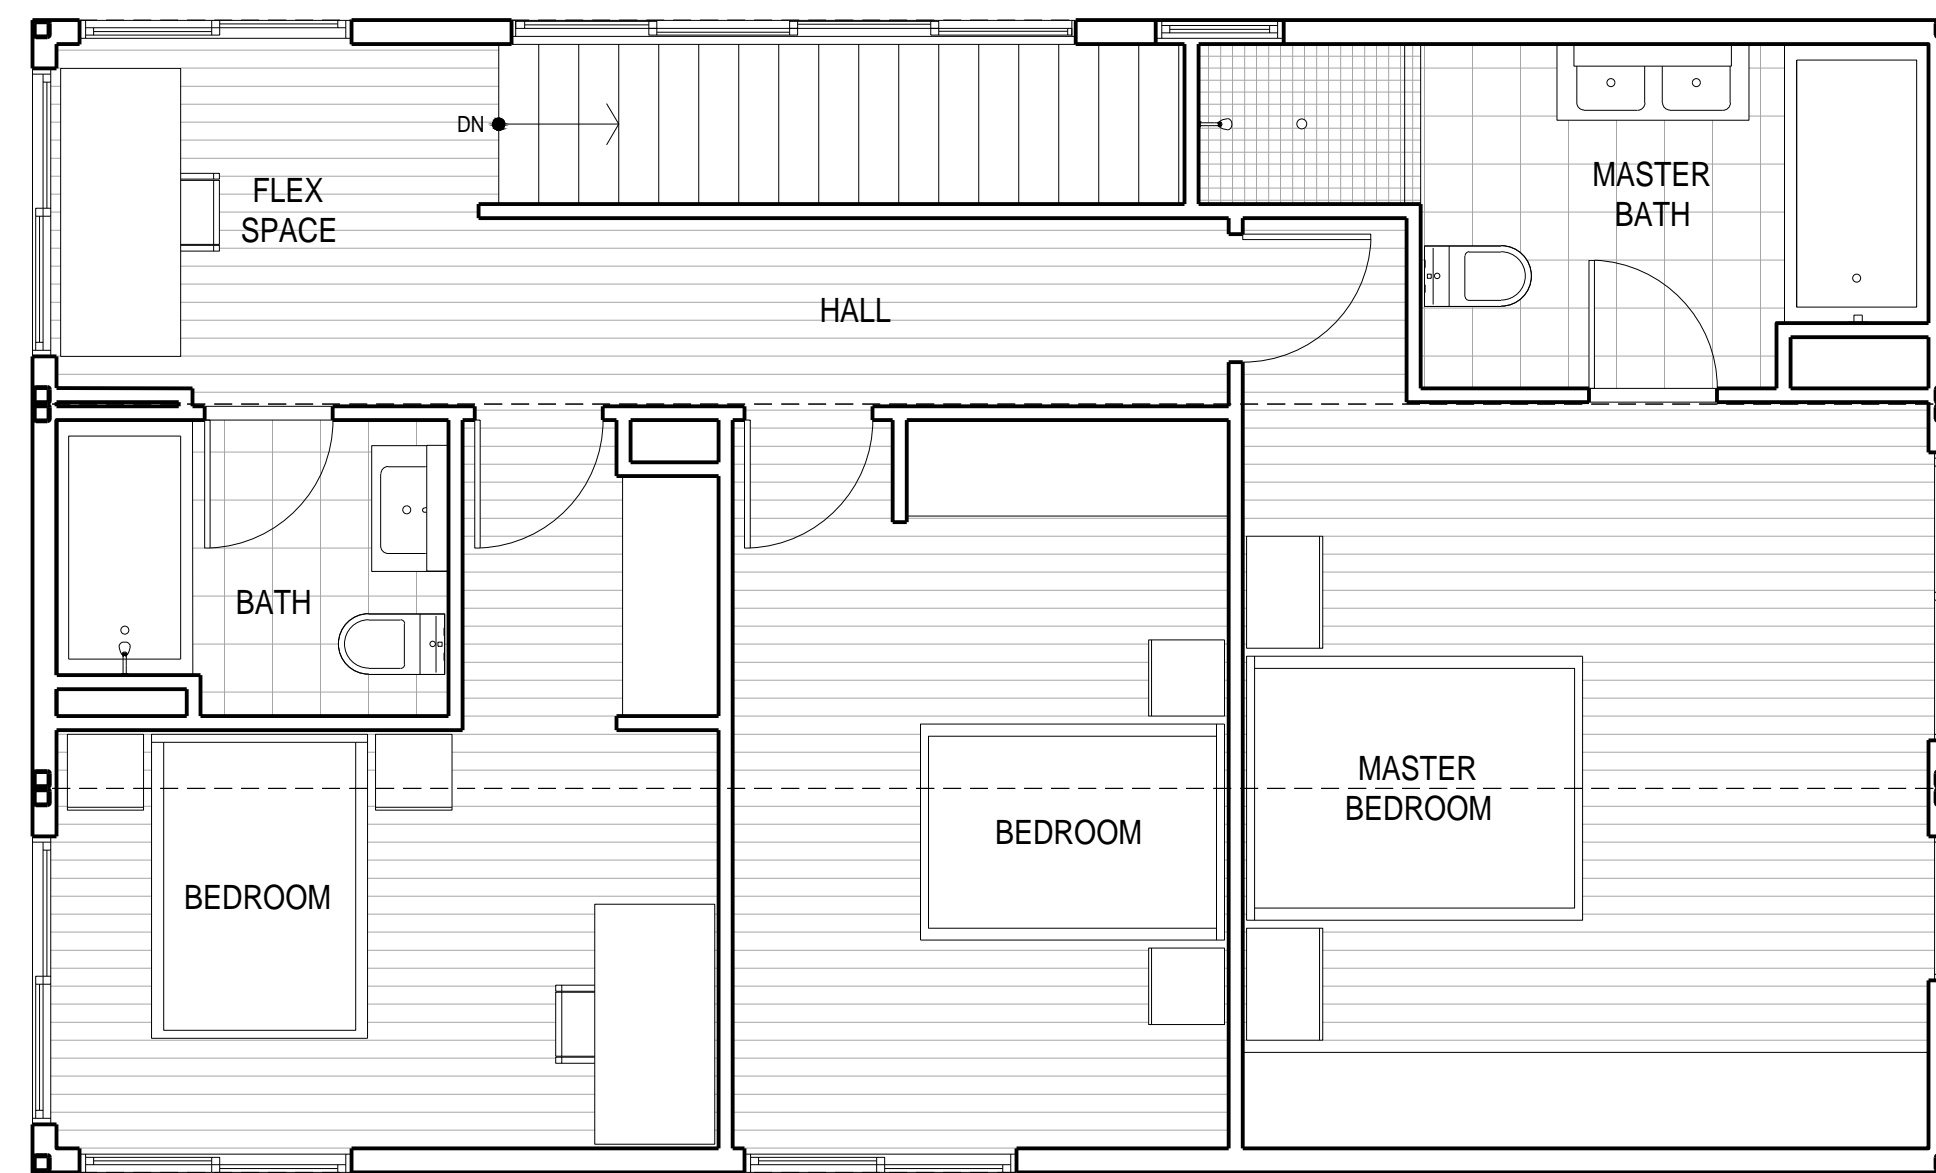

FIRST FLOOR

SECOND FLOOR

CONNECT 6T

3 BED / 2 BATH | 1,920 SF TOTAL

SCALE: 1/4" = 1'-0"

This floor plan is shown for reference purposes only. Connect Homes reserves the right to make changes and substitutions to this standard floor plan at any time.