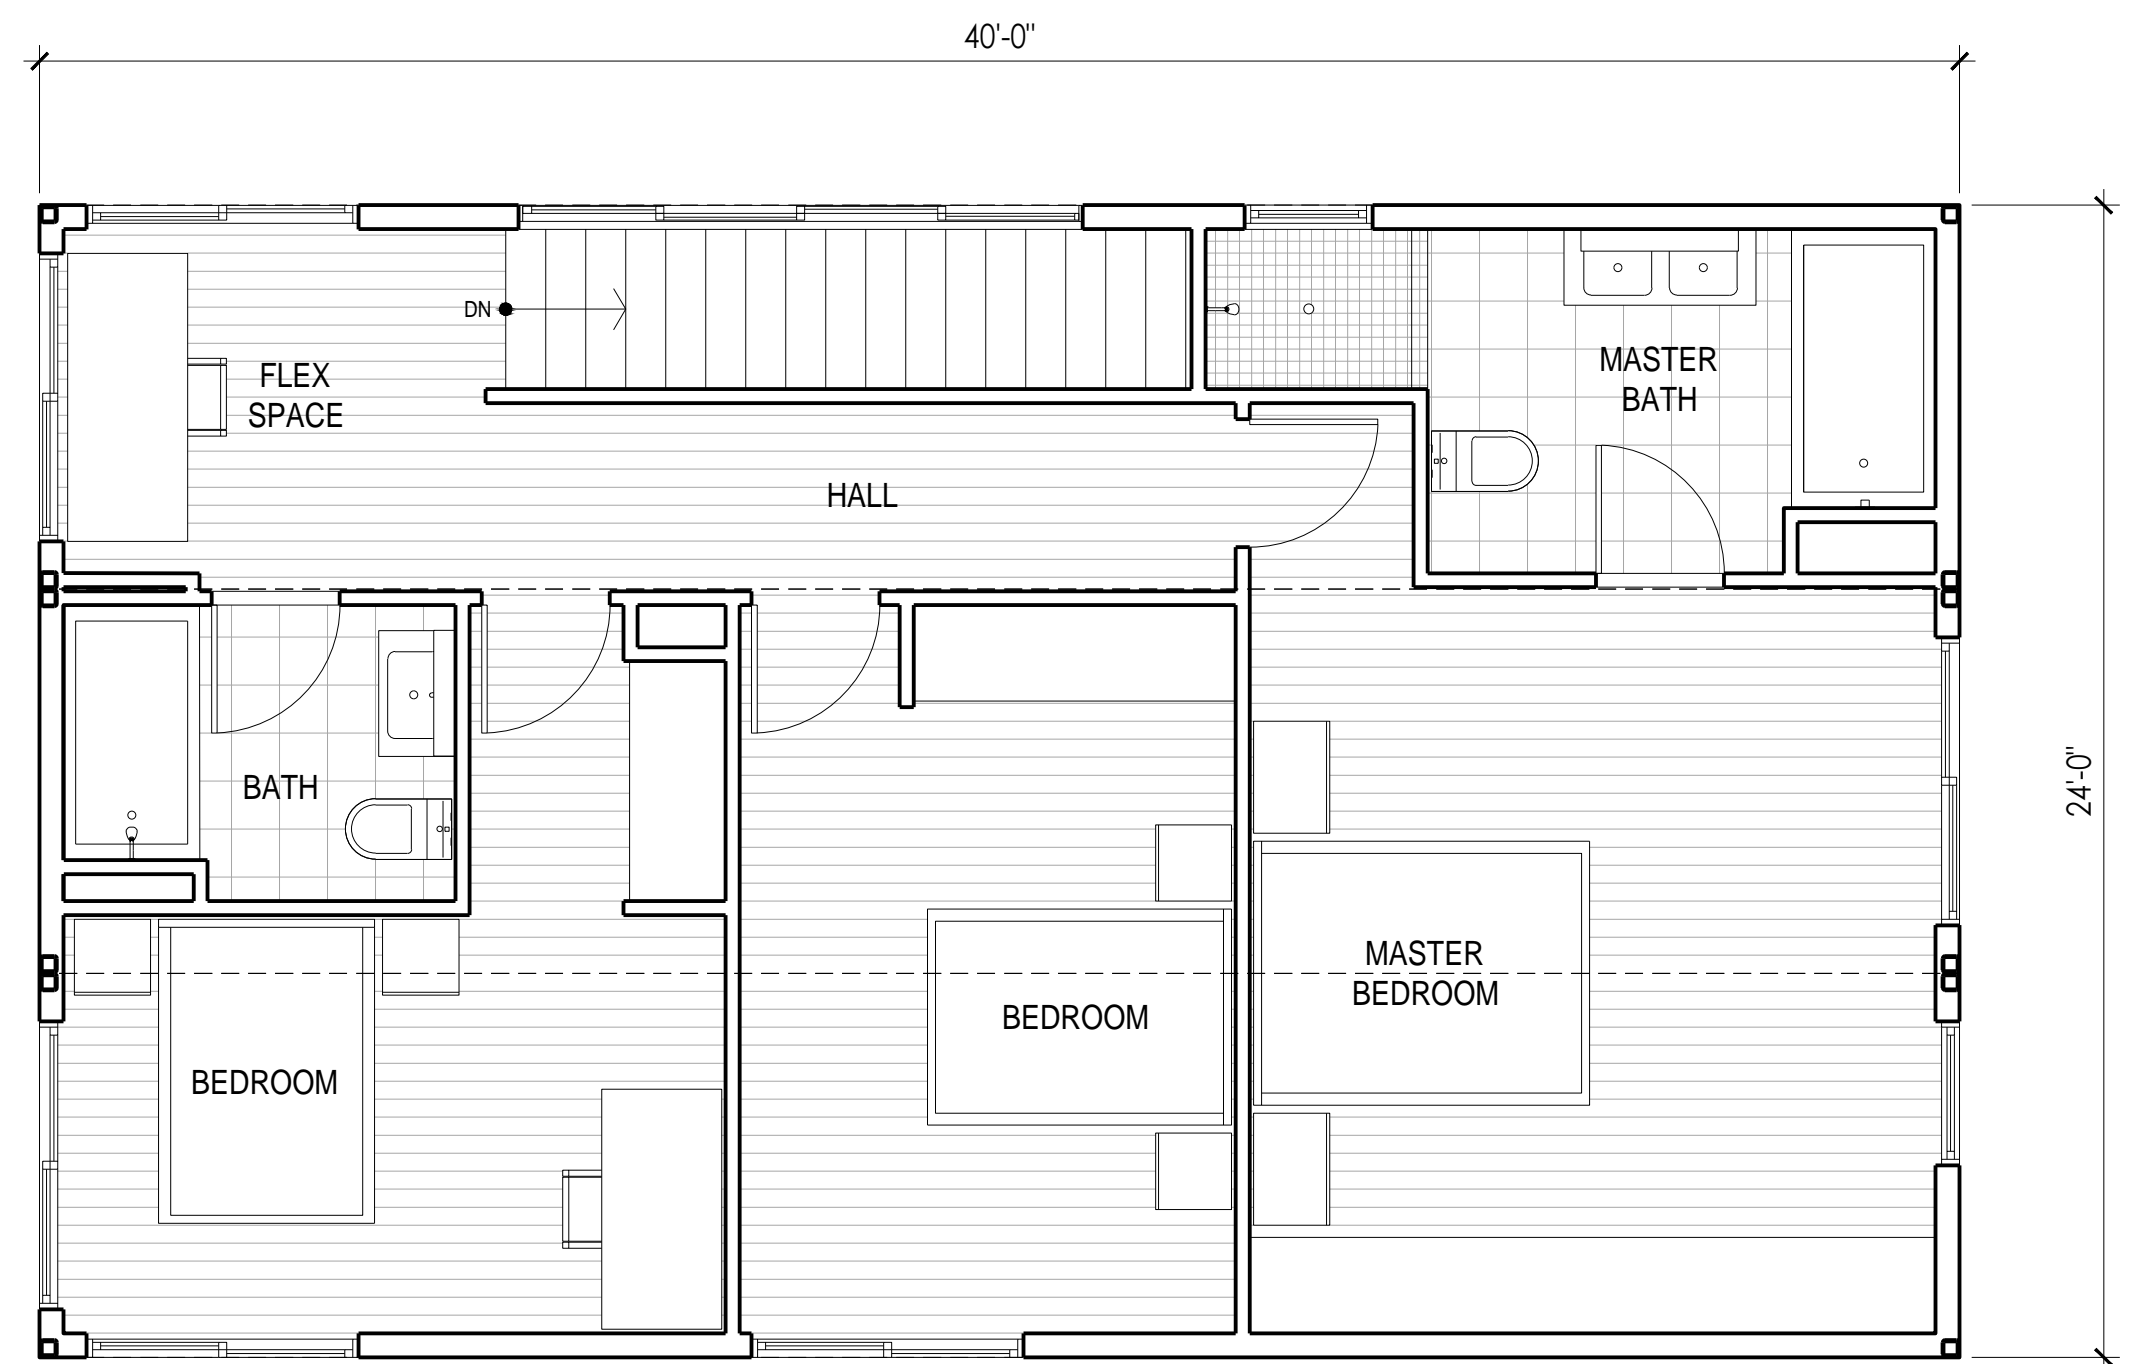

FIRST FLOOR

SECOND FLOOR

CONNECT 6T

3 BED / 2 BATH | 1,920 SF TOTAL

SCALE: 1/4" = 1'-0"

This floor plan is shown for reference purposes only. Connect Homes reserves the right to make changes and substitutions to this standard floor plan at any time.