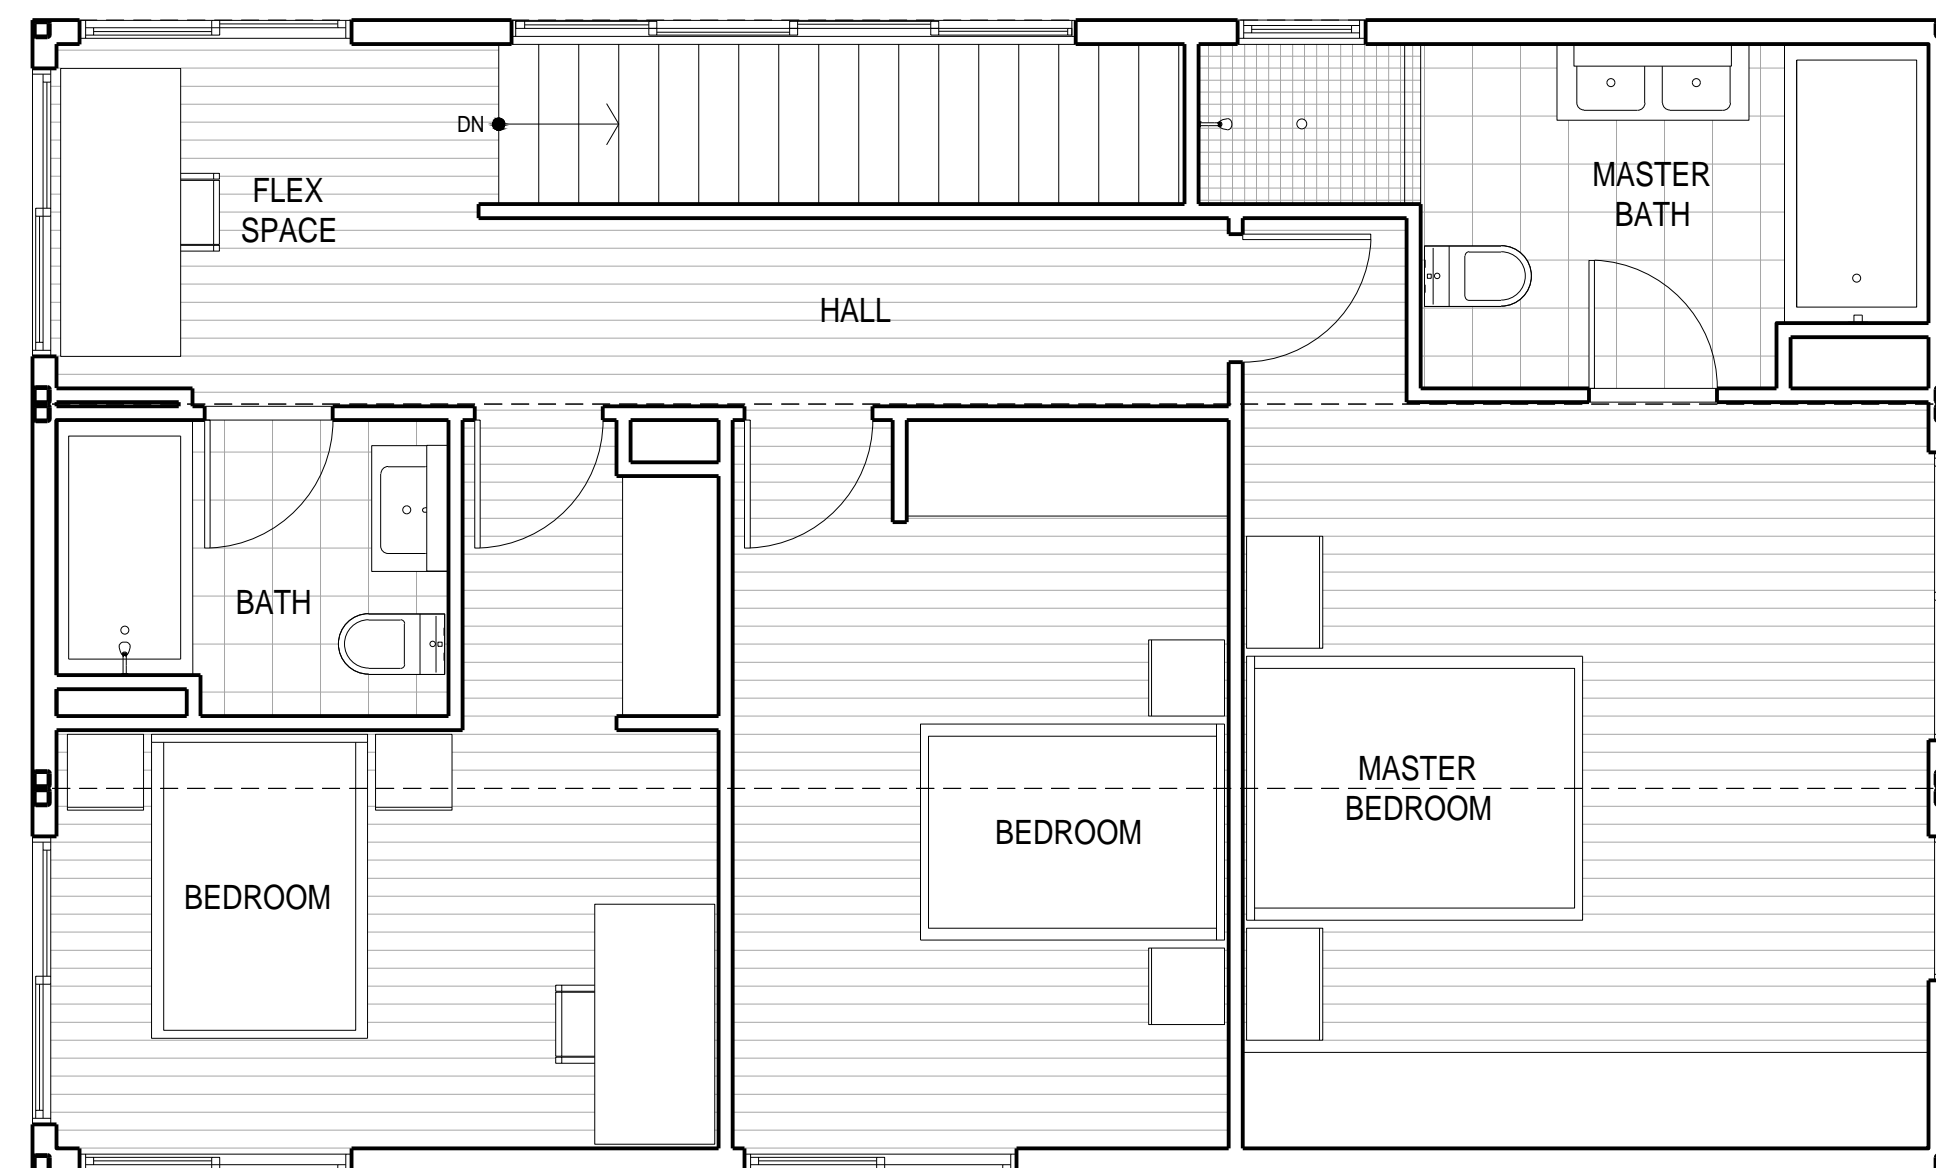

FIRST FLOOR

SECOND FLOOR

CONNECT 6T

3 BED / 2 BATH | 1,920 SF TOTAL

SCALE: 1/4" = 1'-0"

This floor plan is shown for reference purposes only. Connect Homes reserves the right to make changes and substitutions to this standard floor plan at any time.