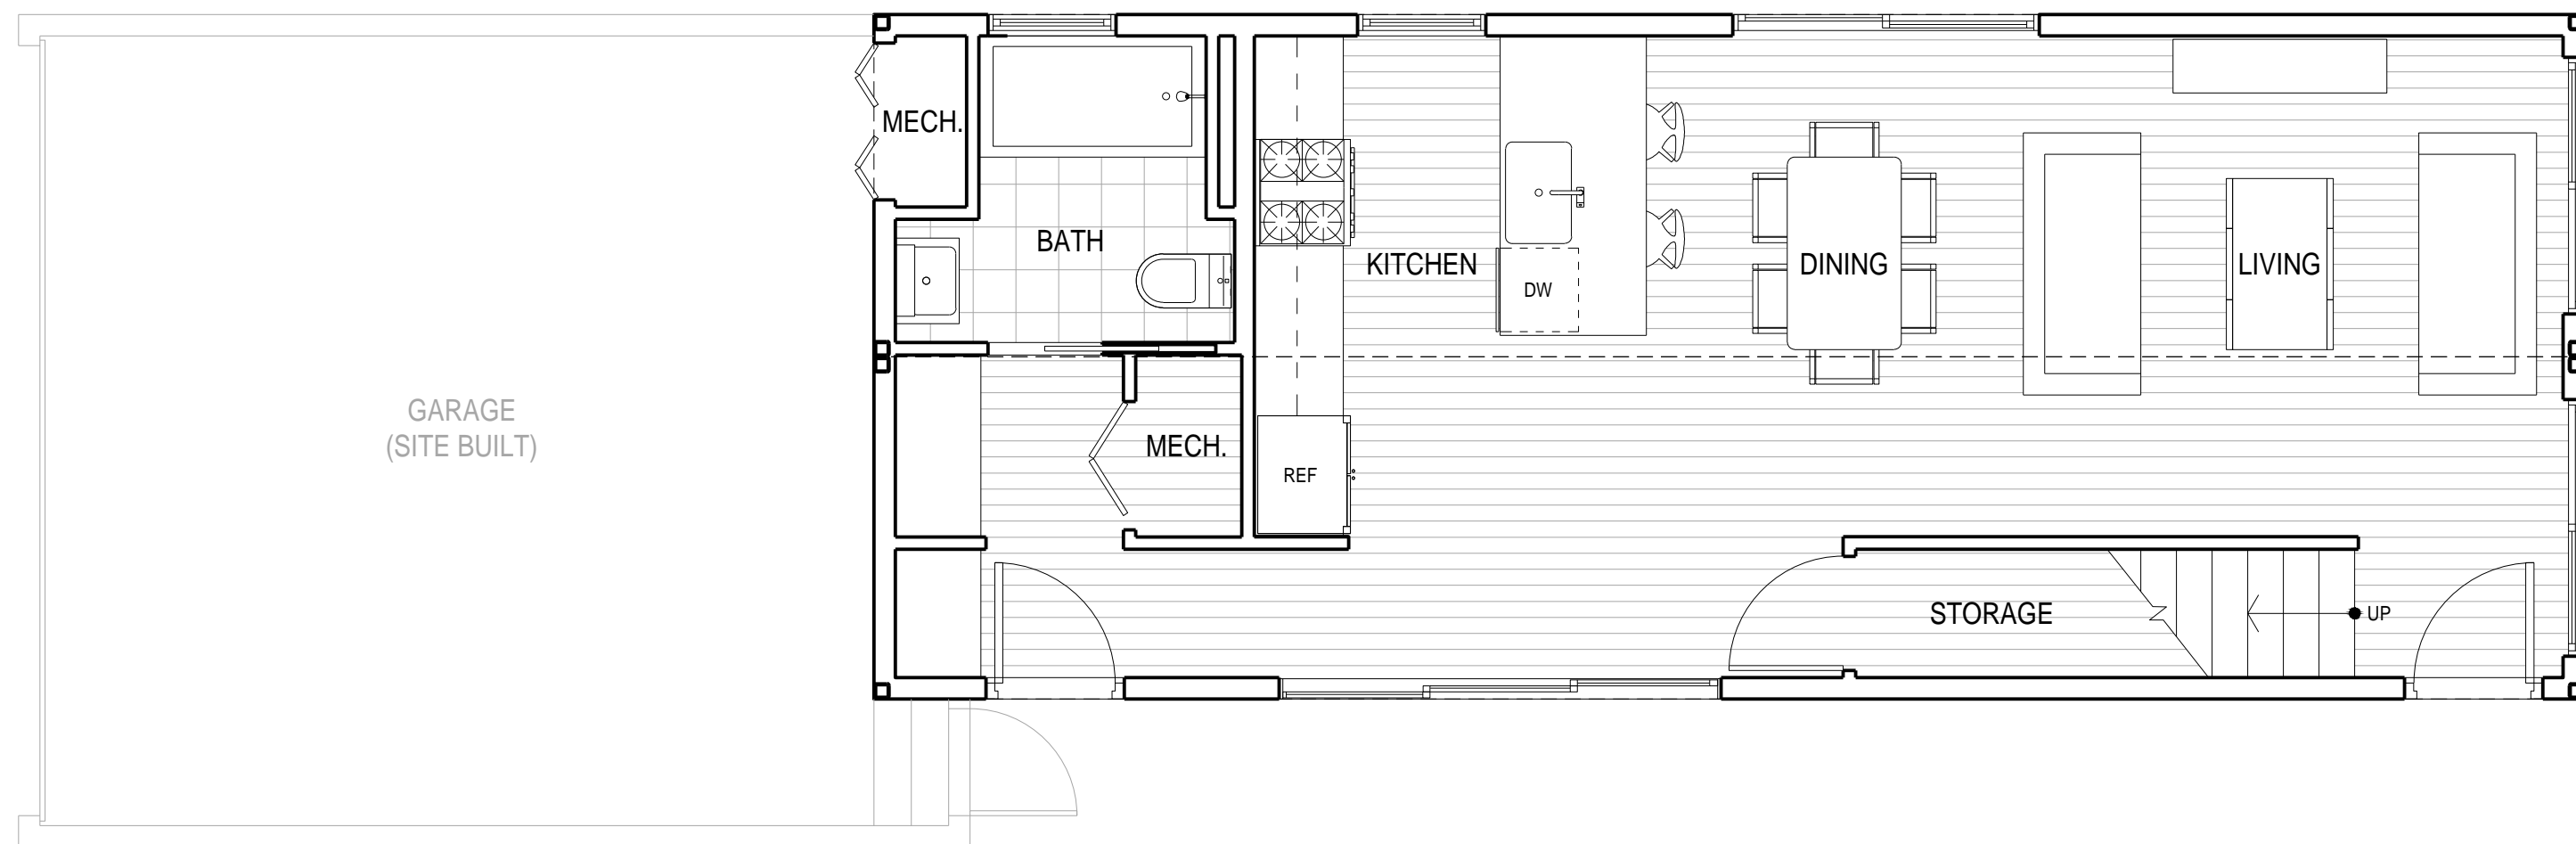

SECOND FLOOR

FIRST FLOOR

**CONNECT 4L**

3 BED / 3 BATH | 1,600 SF TOTAL

SCALE: 1/4" = 1'-0"

This floor plan is shown for reference purposes only. Connect Homes reserves the right to make changes and substitutions to this standard floor plan at any time.