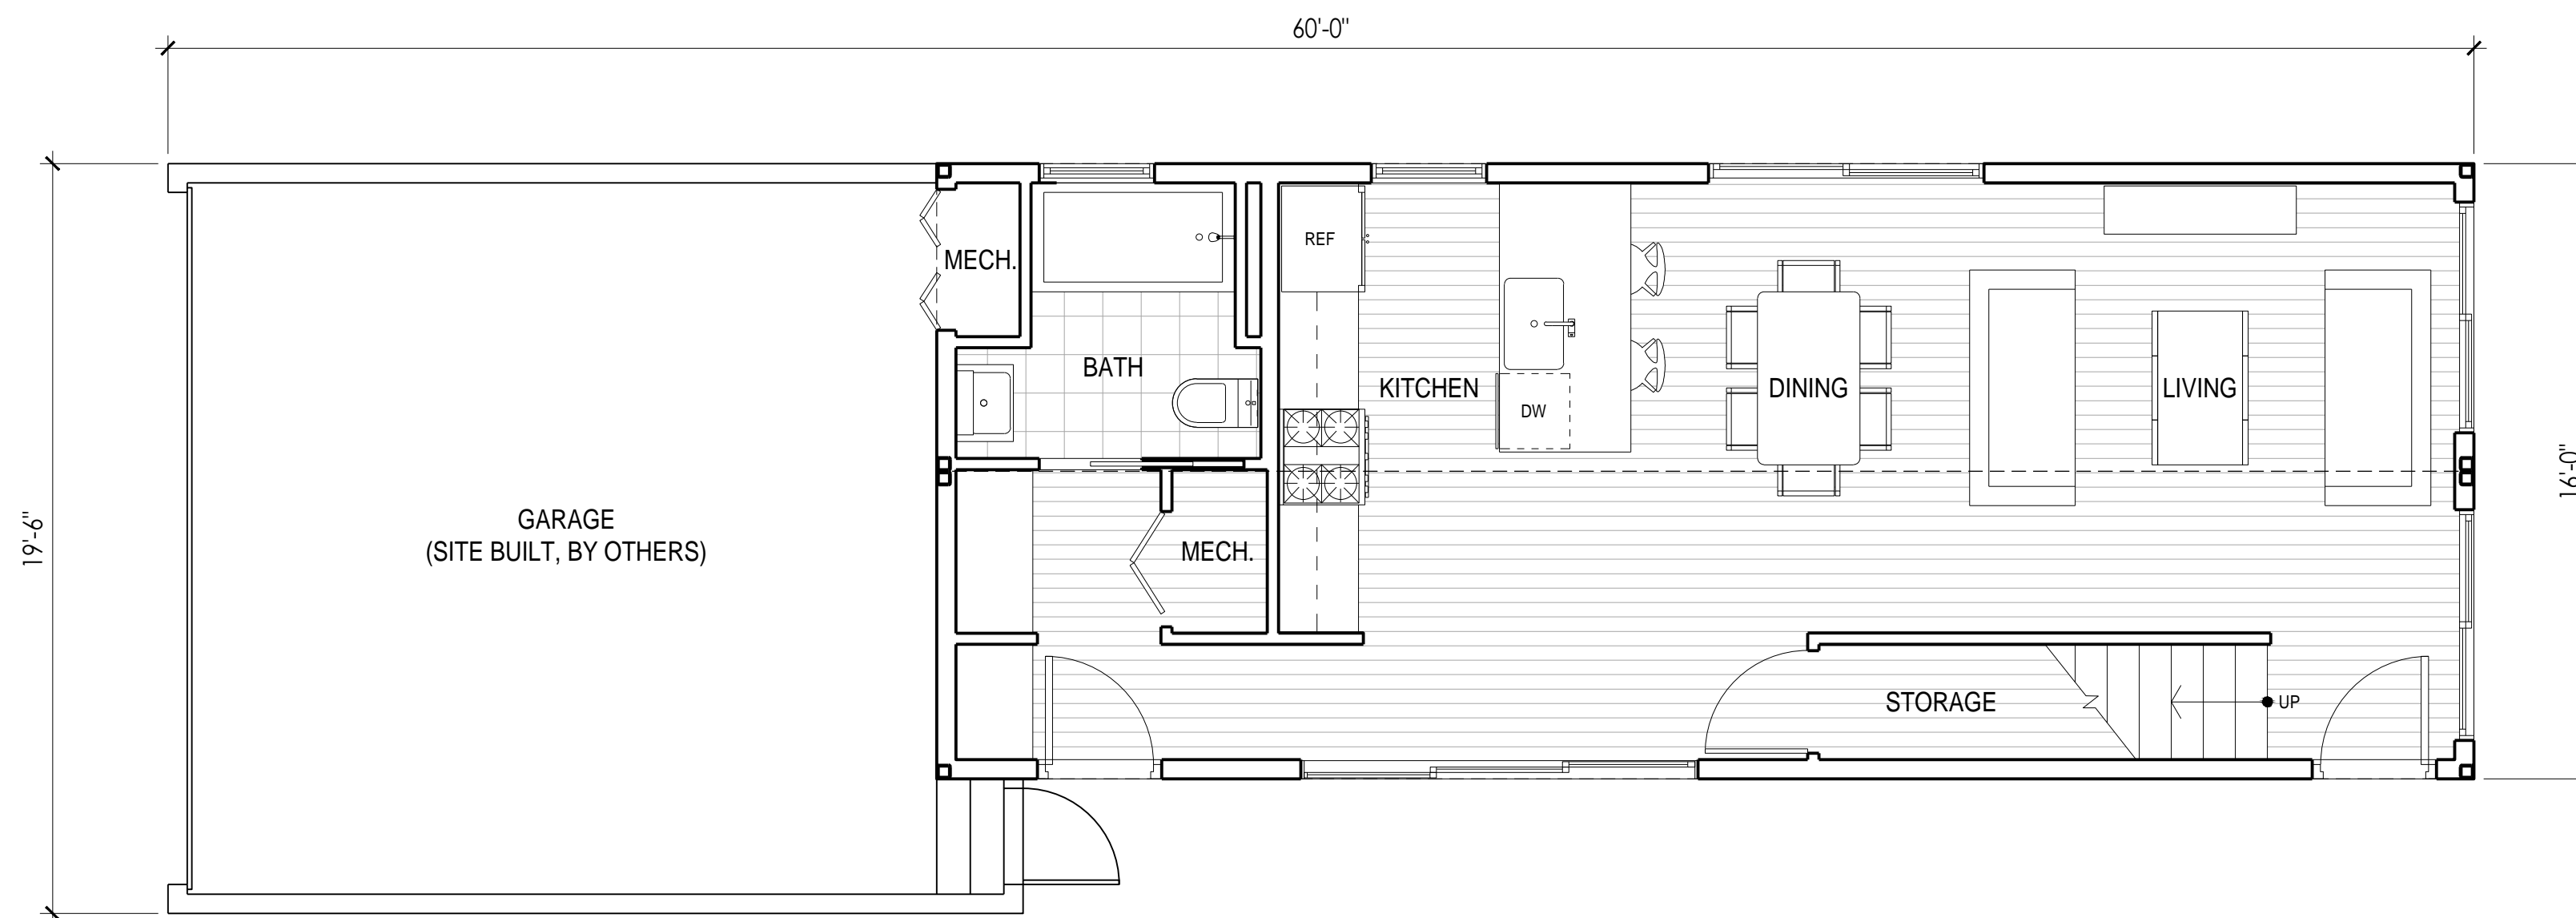

SECOND FLOOR

FIRST FLOOR

**CONNECT 4L**

3 BED / 3 BATH | 1,600 SF TOTAL

SCALE: 1/4" = 1'-0"

This floor plan is shown for reference purposes only. Connect Homes reserves the right to make changes and substitutions to this standard floor plan at any time.