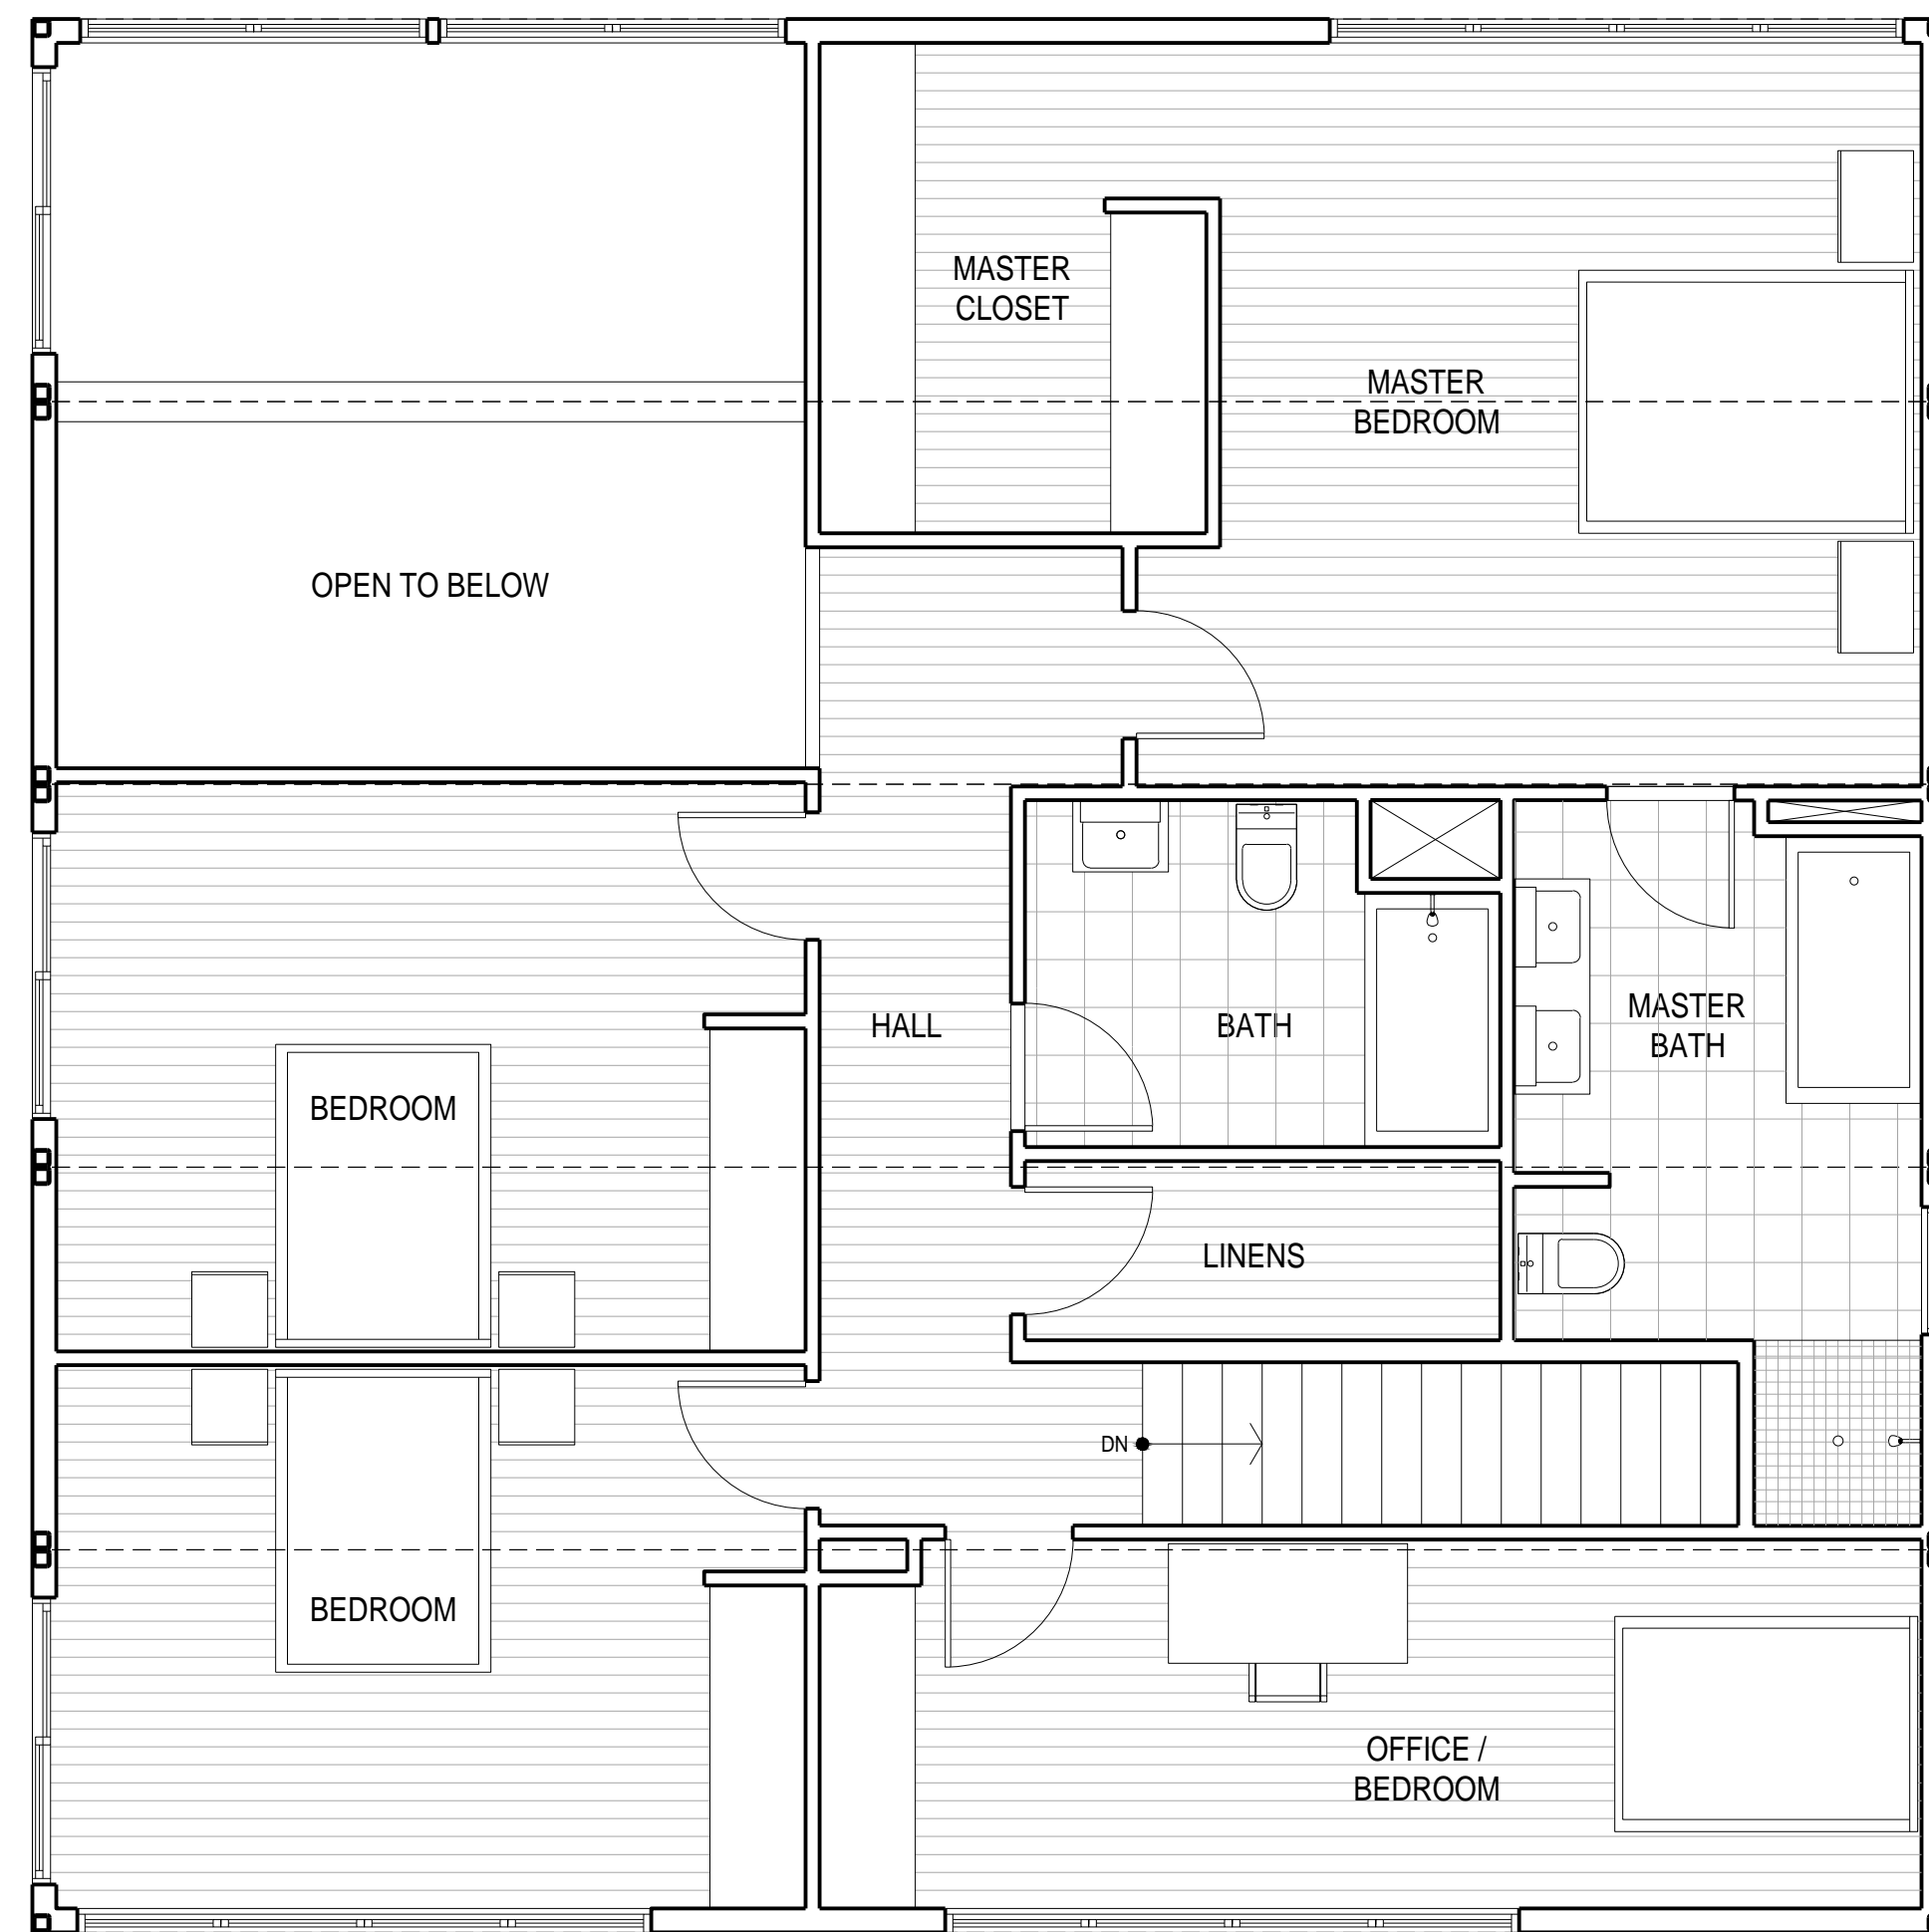

FIRST FLOOR

SECOND FLOOR

**CONNECT 10**

4 BED / 2.5 BATH | 3,200 SF TOTAL (2,828 SF INTERIOR + 134 SF COVERED DECK + 238 DOUBLE HEIGHT SPACE)

SCALE: 1/4" = 1'-0"

This floor plan is shown for reference purposes only. Connect Homes reserves the right to make changes and substitutions to this standard floor plan at any time.