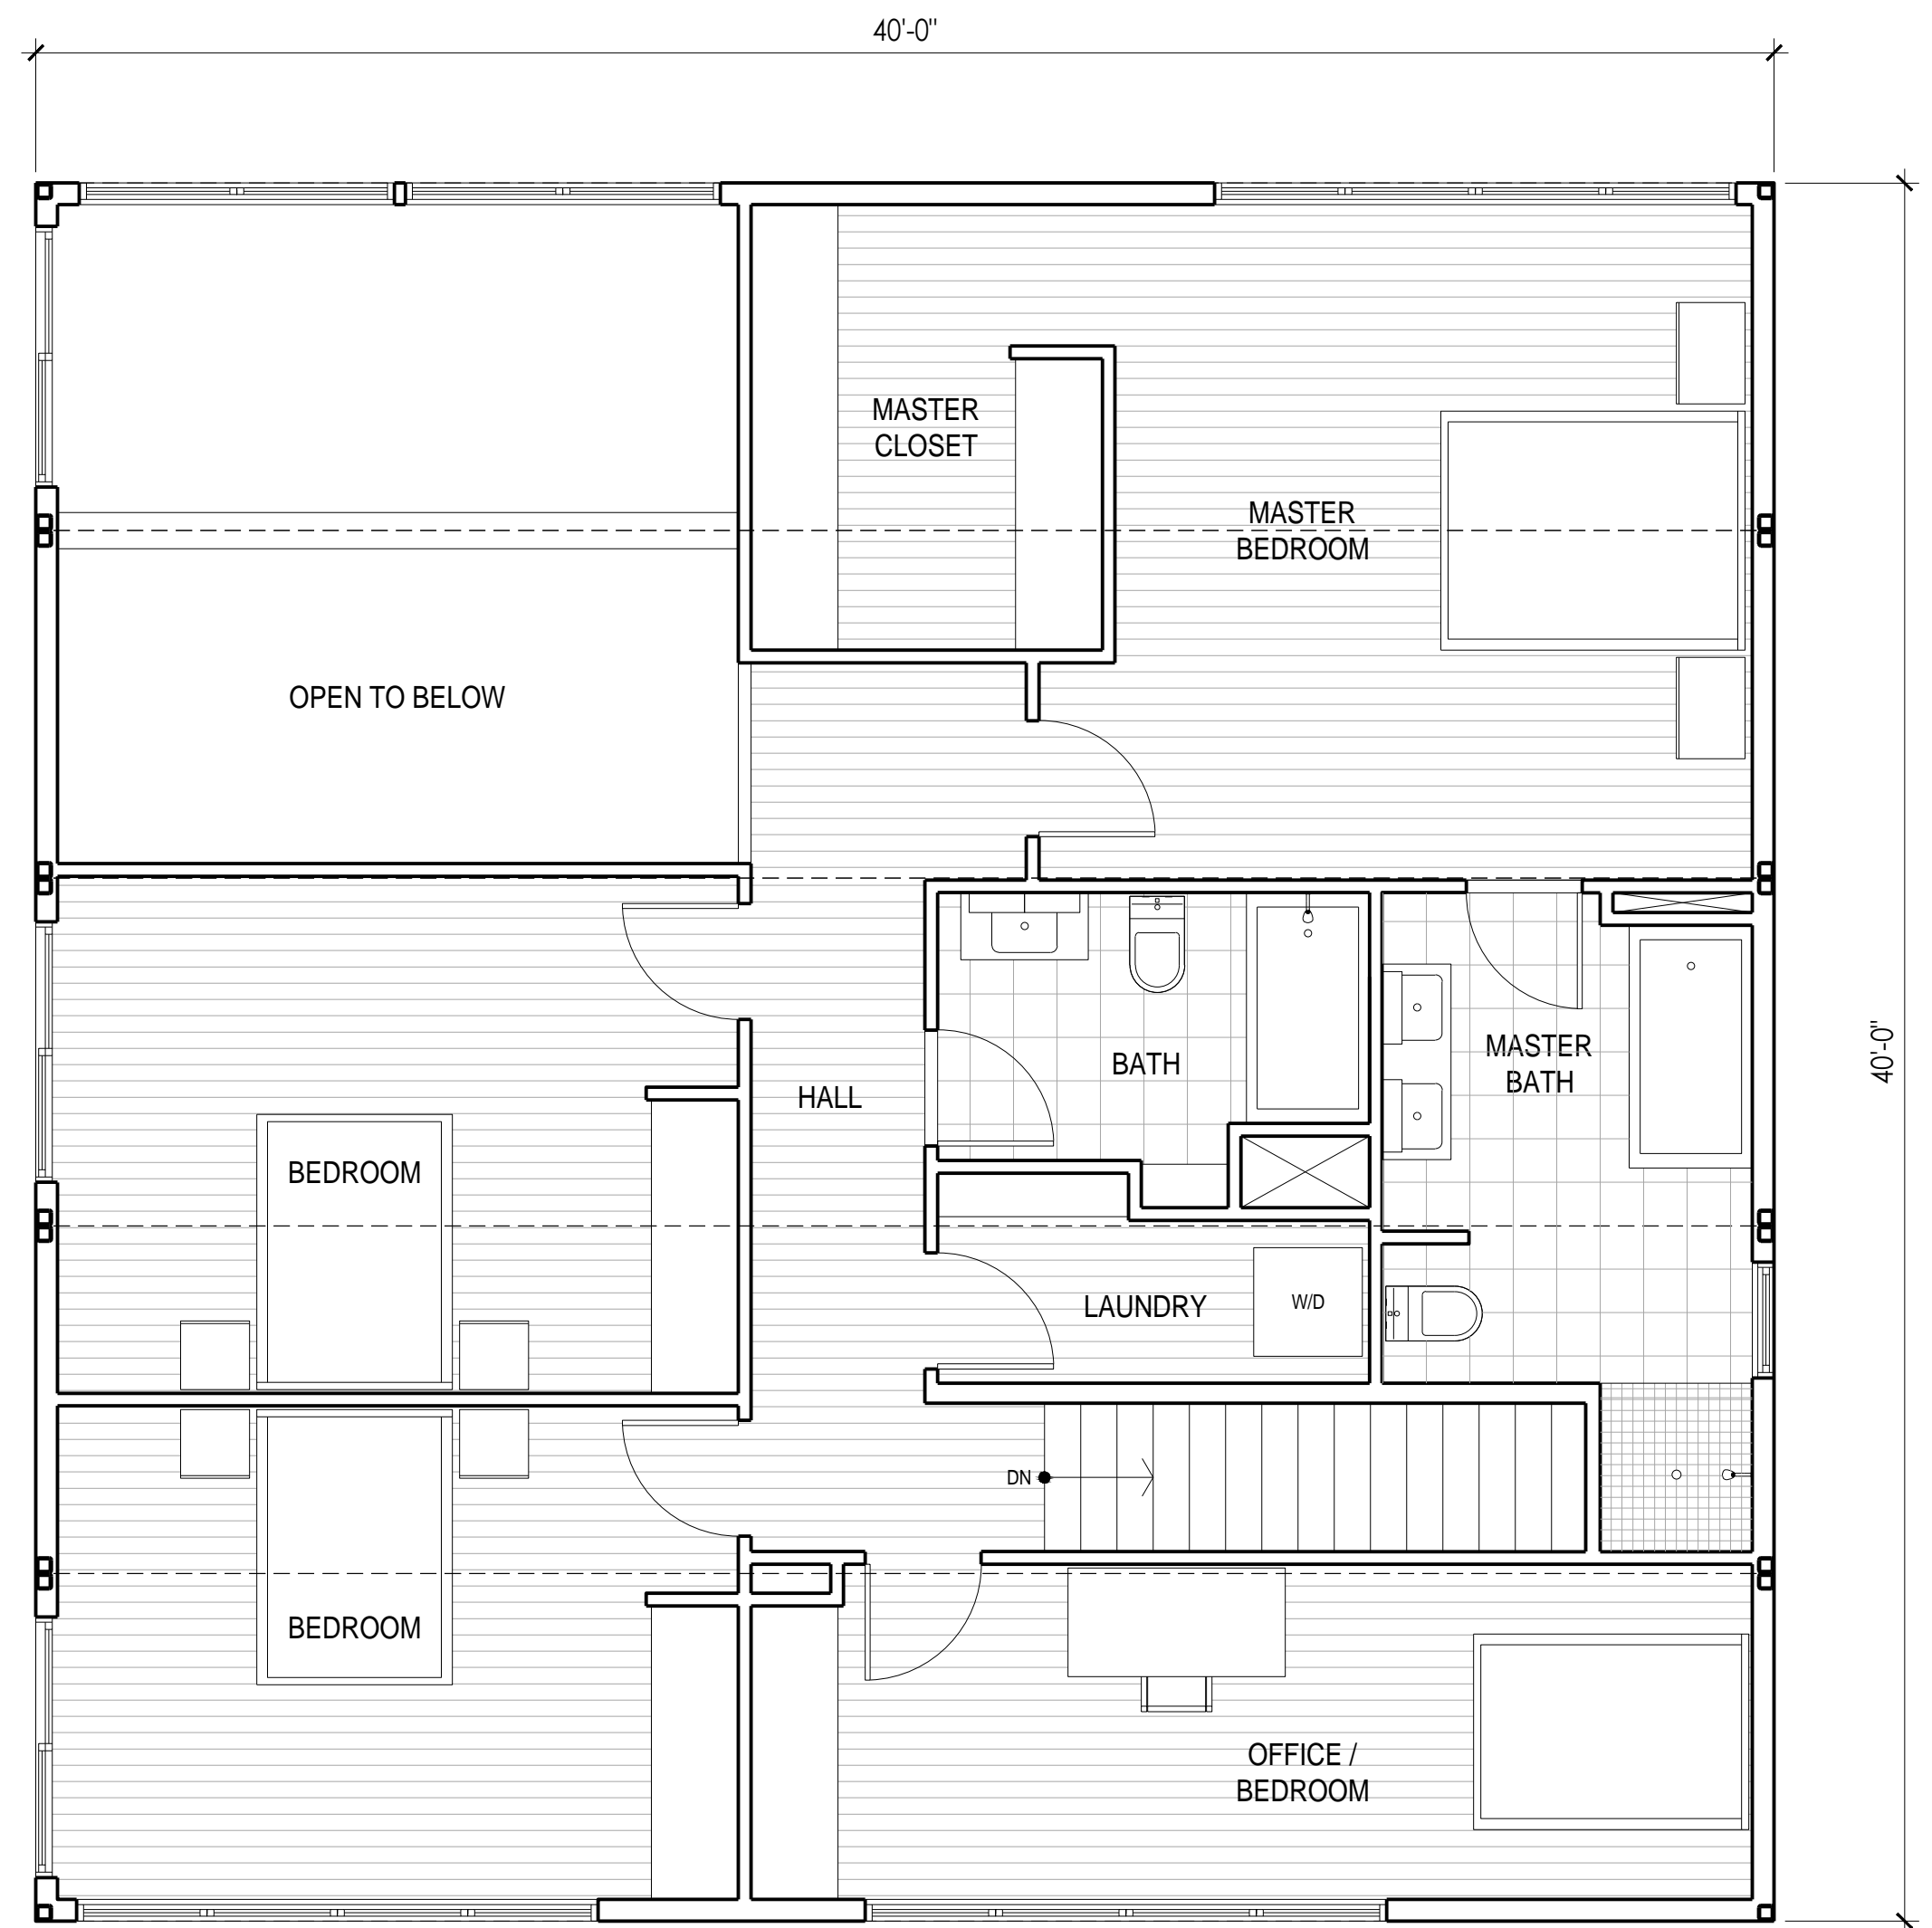

FIRST FLOOR

SECOND FLOOR

**CONNECT 10**

4 BED / 2.5 BATH | 3,200 SF TOTAL (2,828 SF INTERIOR + 134 SF COVERED DECK + 238 DOUBLE HEIGHT SPACE)

SCALE: 1/4" = 1'-0"

This floor plan is shown for reference purposes only. Connect Homes reserves the right to make changes and substitutions to this standard floor plan at any time.